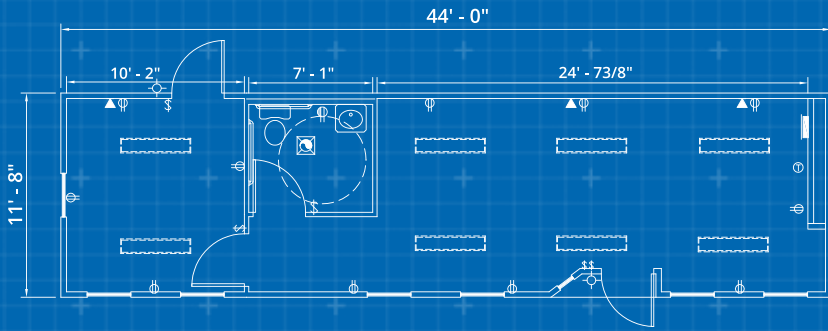

CUSTOMIZATION

- Steps & Ramps
- Furniture & Appliances
- Technology
- Site Services
- Loss Protection

Dimensions

48' Long (including hitch)
44' Box size
12' Wide
8' Ceiling height

Exterior Finish

Aluminum or wood siding
I-Beam Frame
Standard drip rail gutters

Interior Finish

Vinyl covered gypsum walls
Commercial carpeting throughout
Gypsum or T-grid suspended ceiling

Electric

Fluorescent ceiling lights
Single phase electric and breaker panel

Heating/Cooling

Central HVAC and duct heating

Windows/Doors

Large glass windows
French door

Other

Large display/reception area
Private office(s)
Handicapped accessible restroom
Coffee bar

* Photos are representational; actual products vary. Additional floor plans and specifications may vary from those shown and are subject to in-stock availability